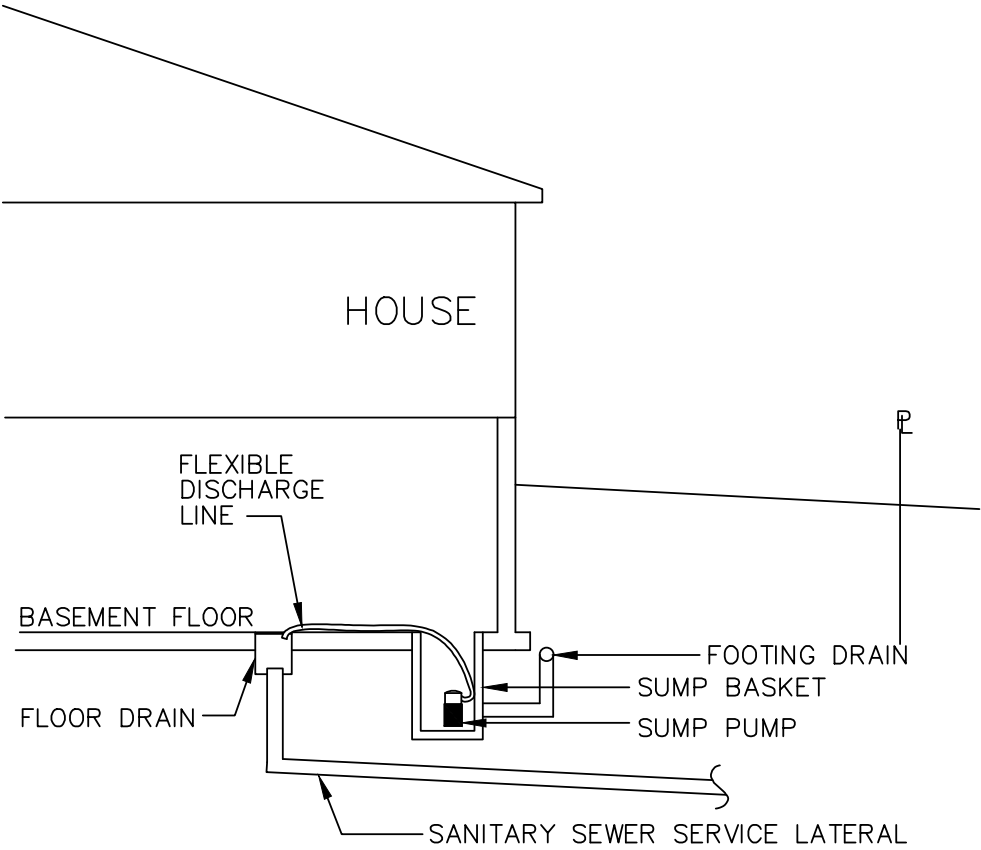

CITY OF BOONE

IMPROPER SUMP PUMP CONNECTION

TYPICAL SECTION
NO SCALE