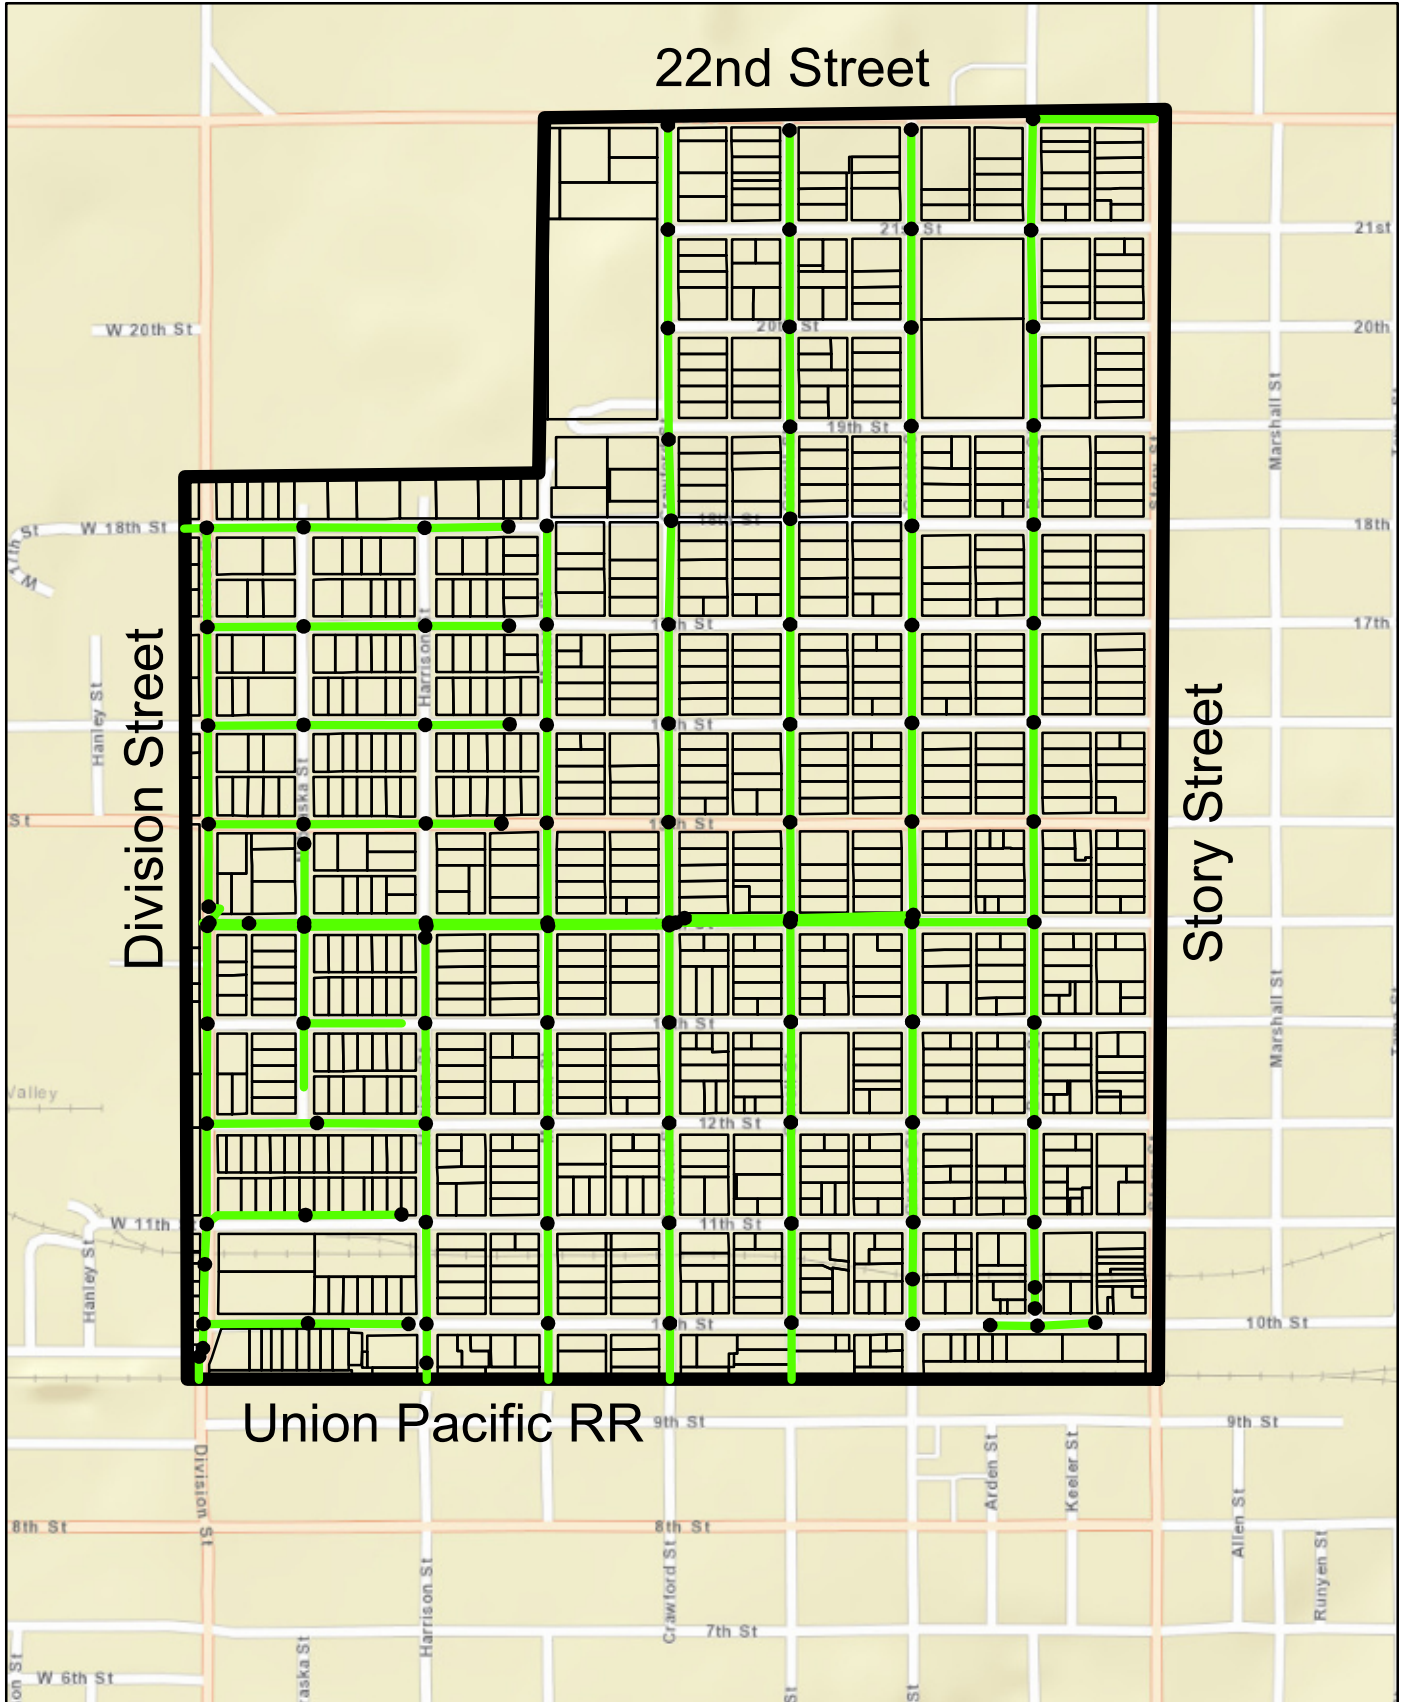

City of Boone 2021 Sump Inspection Program

Area Description: North of the
Union Pacific RR tracks from
Story Street west to Division Street and south of 22nd Street.